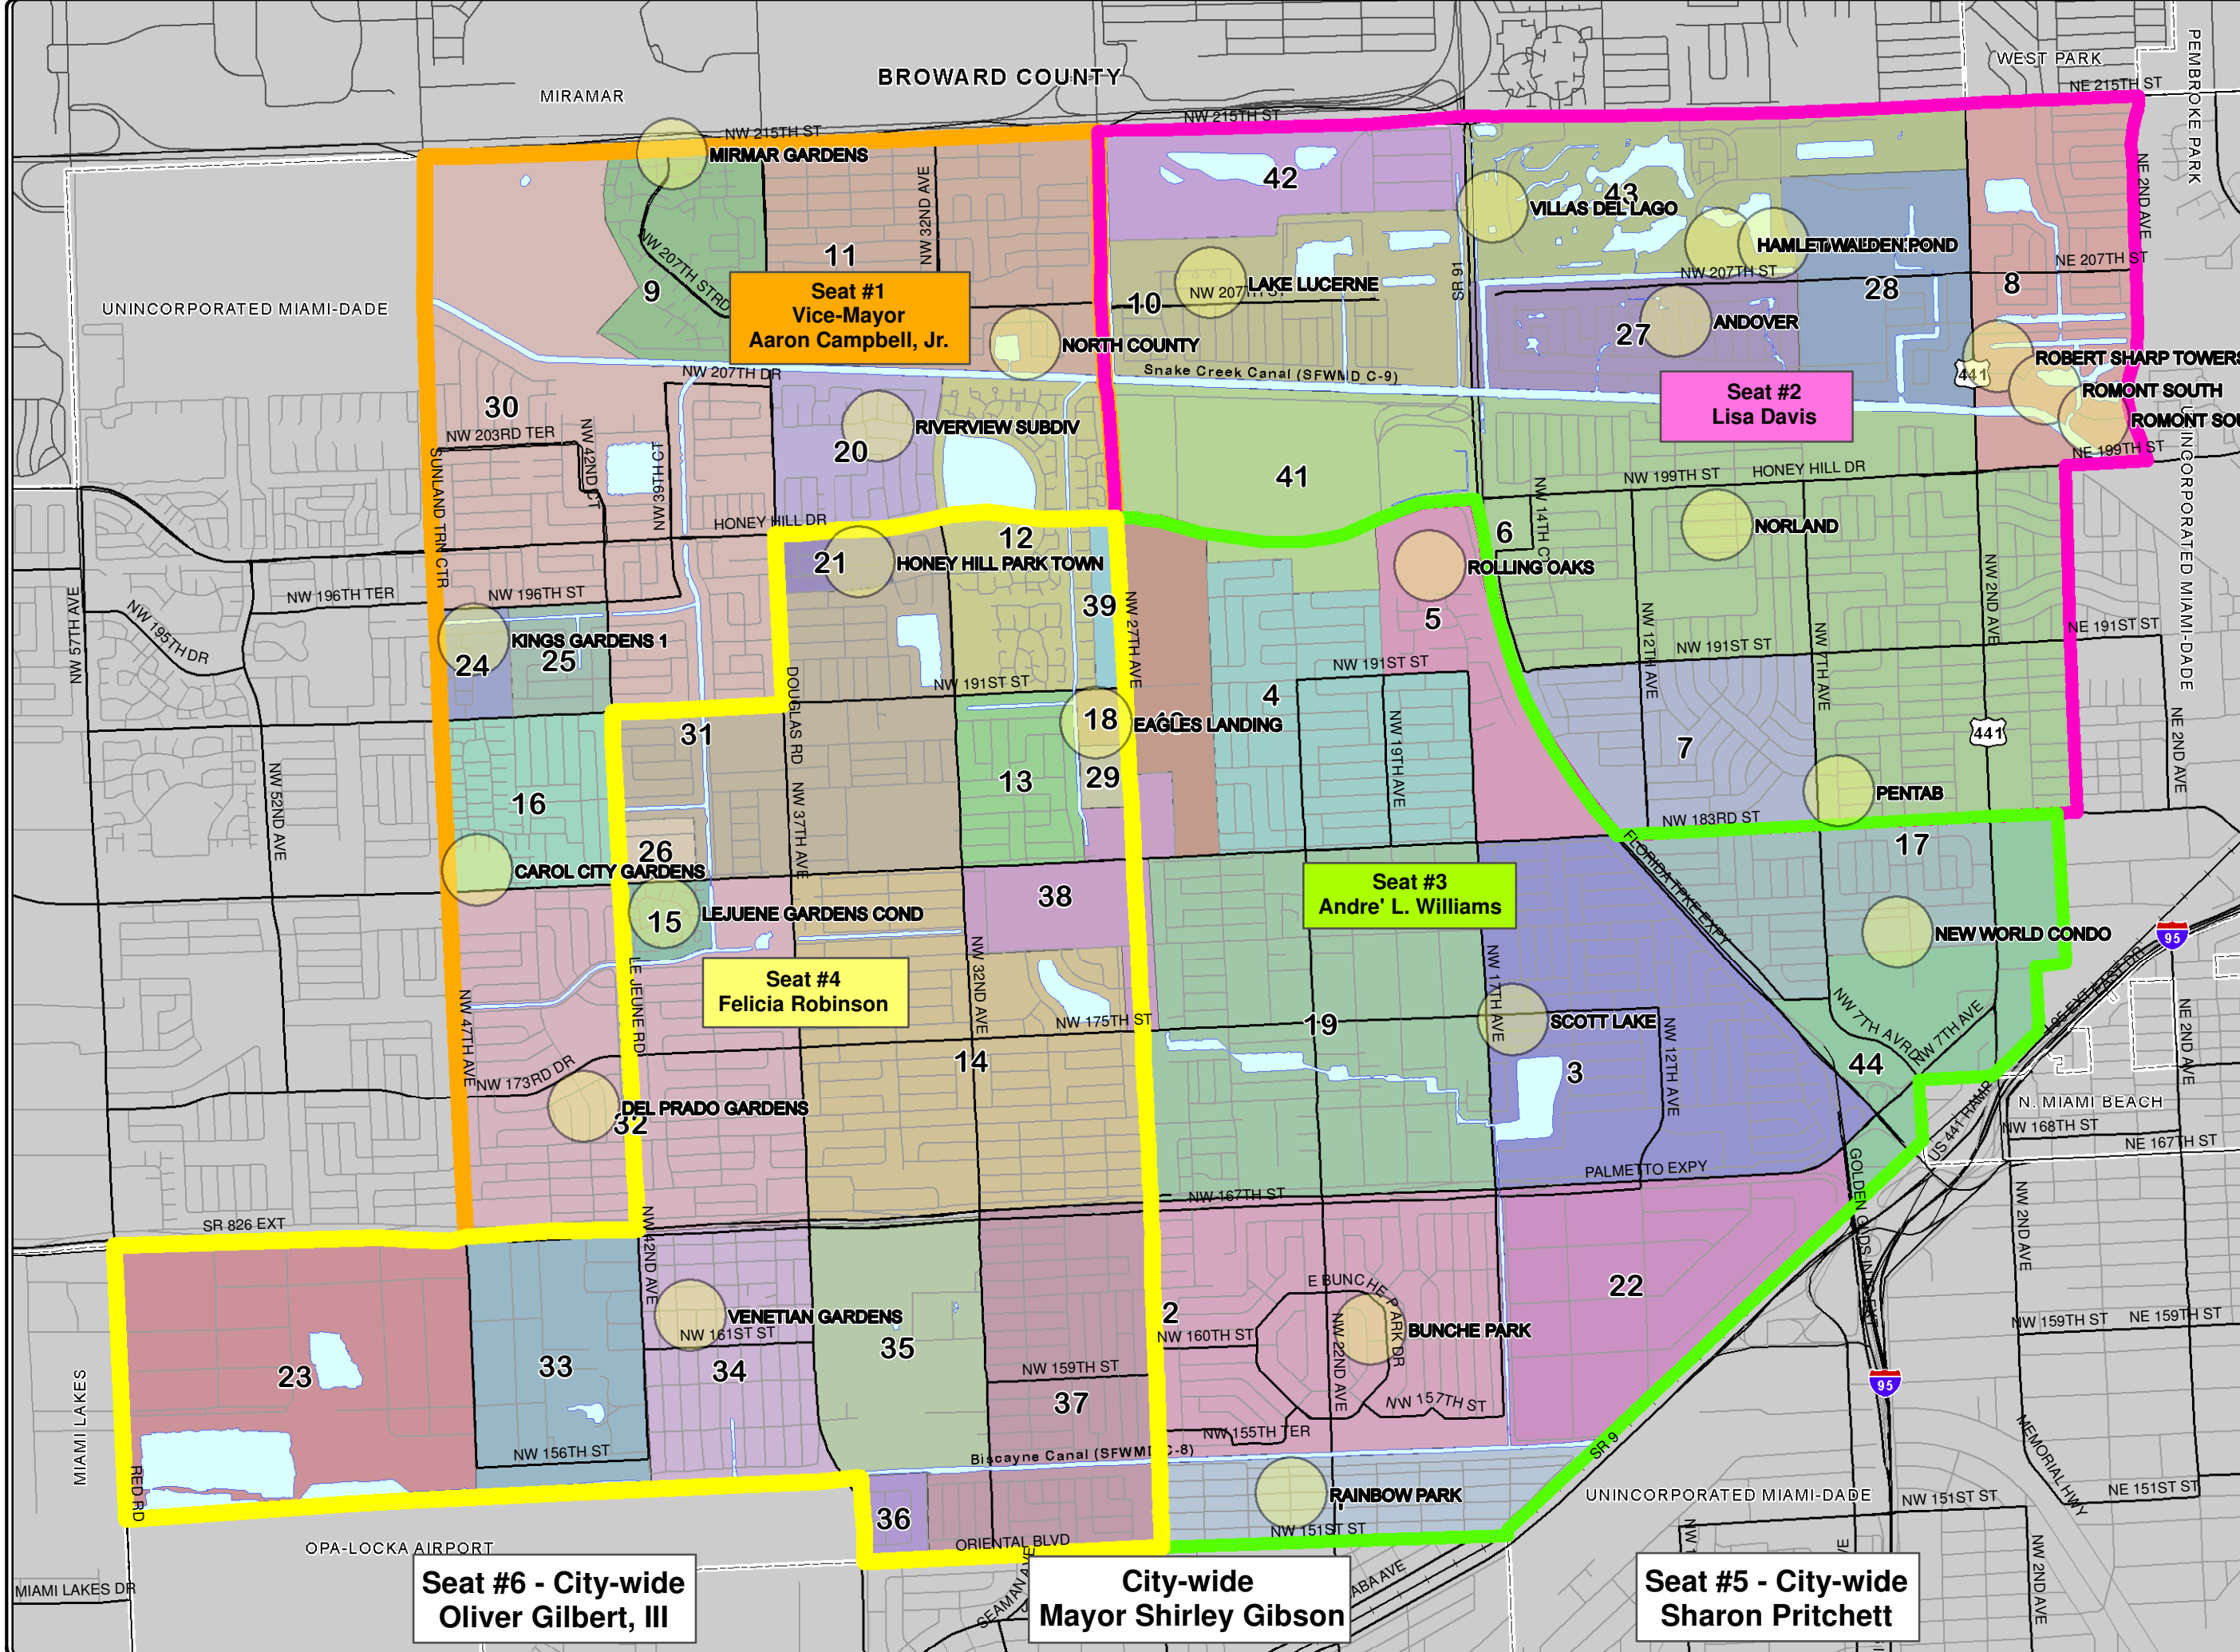

## Neighborhood CrimeWatch Groups

- Corporate Boundary
- Major Roadways
- Local Streets
- Water

- 1 Rainbow Park
- 2 Bunche Park
- 3 Scott Lake
- 4 Crestview
- 5 Rolling Oaks
- 6 Norwood
- 7 Norland
- 8 Andover Lakes
- 9 Vista Verde
- 10 Lake Lucerne
- 11 North County-Riverdale
- 12 Leslie Estates
- 13 Brentwood
- 14 Myrtle Grove
- 15 Lejeune Gardens
- 16 King Gardens
- 17 Cloverleaf Estates
- 18 Eagles Landing
- 19 Parkview
- 20 Riverview Estates
- 21 Honey Hill Park
- 22 Sunshine St. Industrial Park
- 23 Palmetto Lakes Industrial Park
- 24 King Gardens 1
- 25 King Gardens 2
- 26 Garden Circle
- 27 Country Club Estates
- 28 Andover
- 29 Crossings at University
- 30 Skyway
- 31 Carol City North
- 32 Carol City South
- 33 Florida Memorial University
- 34 Venetian Gardens
- 35 St. Thomas
- 36 Air Park IP
- 37 Pine Tree Park/Golden Highlands
- 38 Town Center
- 39 Stadium Corners
- 40 Dolphin Center South
- 41 Dolphin Center
- 42 Calder
- 43 Walden
- 44 Golden Glades
- Crime Watch Group

**DISCLAIMER:**  
Every attempt has been made to ensure the accuracy of this map. This map is not to be construed as a survey instrument. The City of Miami Gardens does not assume any liability arising from the use of this map. Users of this map should consult the planning & zoning division for verification of information provided on this map.

**Seat #1**  
Vice-Mayor  
**Aaron Campbell, Jr.**

**Seat #2**  
**Lisa Davis**

**Seat #3**  
**Andre' L. Williams**

**Seat #4**  
**Felicia Robinson**

**Seat #6 - City-wide**  
**Oliver Gilbert, III**

**City-wide**  
**Mayor Shirley Gibson**

**Seat #5 - City-wide**  
**Sharon Pritchett**